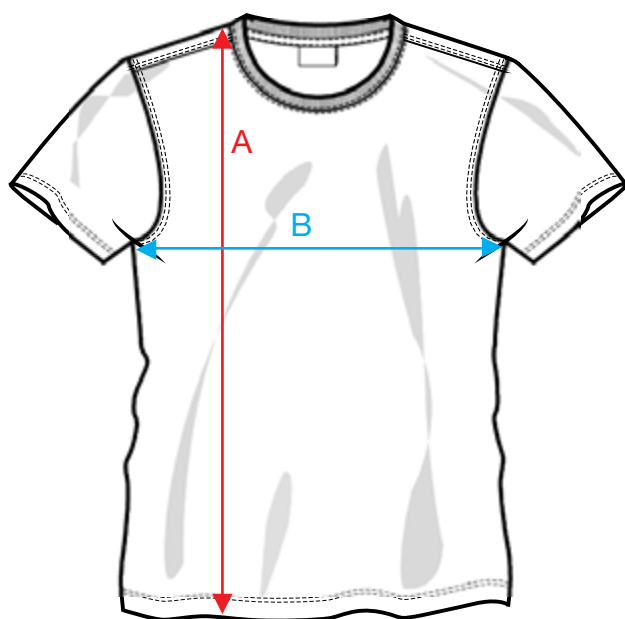

## MEASUREMENT SHEET/SIZE SPEC

029348 PREMIUM FASHION T

FRONT

BACK

| MEASUREMENT IN CM        | XS | S  | M  | L  | XL | XXL   | 3XL | 4XL   |
|--------------------------|----|----|----|----|----|-------|-----|-------|
| A - BODYLENGTH FRONT HPS | 65 | 68 | 71 | 74 | 77 | 80,50 | 84  | 87,50 |
| B - 1/2 CHEST            | 42 | 46 | 50 | 54 | 58 | 64    | 70  | 76    |
| C - SLEEVELENGTH         | 15 | 16 | 17 | 18 | 19 | 20    | 21  | 22    |

Sizing chart is in centimeters and sizing is subject to a market accepted tolerance. No rights may be derived from this sizing chart.