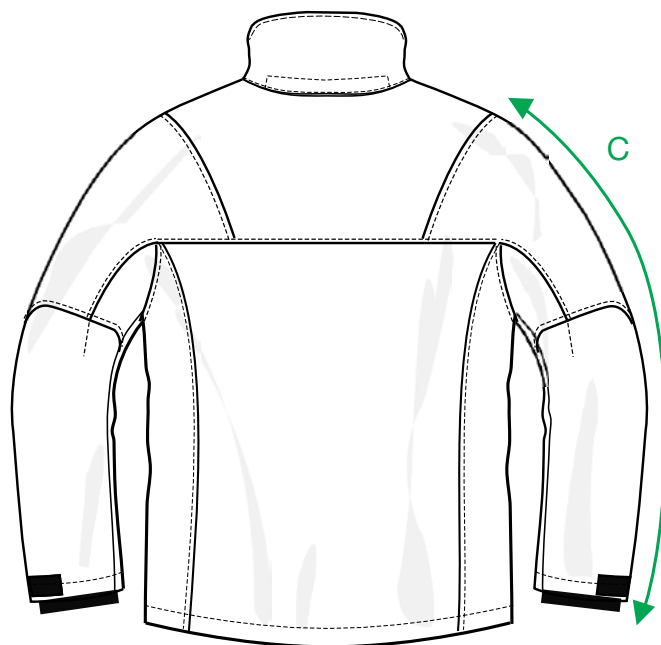

MEASUREMENT SHEET/SIZE SPEC

020970 KINGSLAKE

FRONT

BACK

MEASUREMENT IN CM	XS	S	M	L	XL	XXL	3XL
A - BODYLENGTH HPS	72	76	78	80	82	84	86
B - 1/2 CHEST WIDTH	51	55	59	63	67	71	76
C - SLEEVELENGTH	63,5	65	66,5	68	69,5	70,5	71,5

Sizing chart is in centimeters and sizing is subject to a market accepted tolerance. No rights may be derived from this sizing chart.