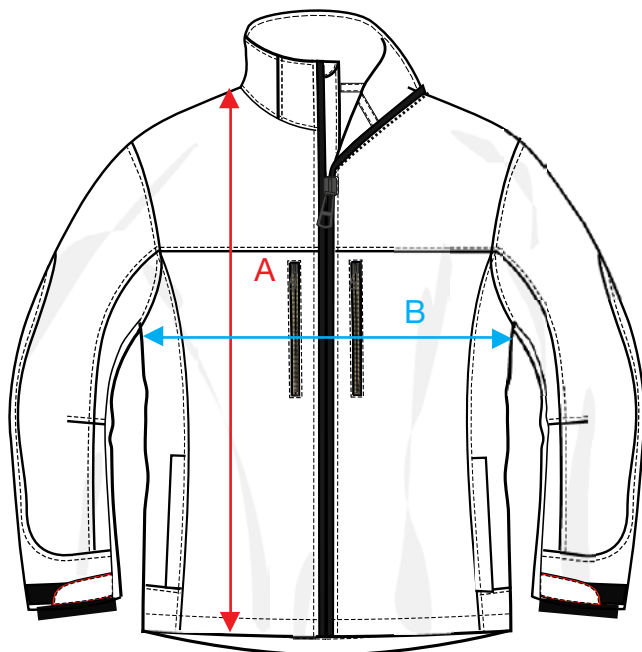

MEASUREMENT SHEET/SIZE SPEC

020970 KINGSLAKE

FRONT

BACK

MEASUREMENT IN CM	XS	S	M	L	XL	XXL	3XL
A - BODYLENGTH HPS	72	76	78	80	82	84	86
B - 1/2 CHEST WIDTH	51	55	59	63	67	71	76
C - SLEEVELENGTH	63,5	65	66,5	68	69,5	70,5	71,5

Sizing chart is in centimeters and sizing is subject to a market accepted tolerance. No rights may be derived from this sizing chart.