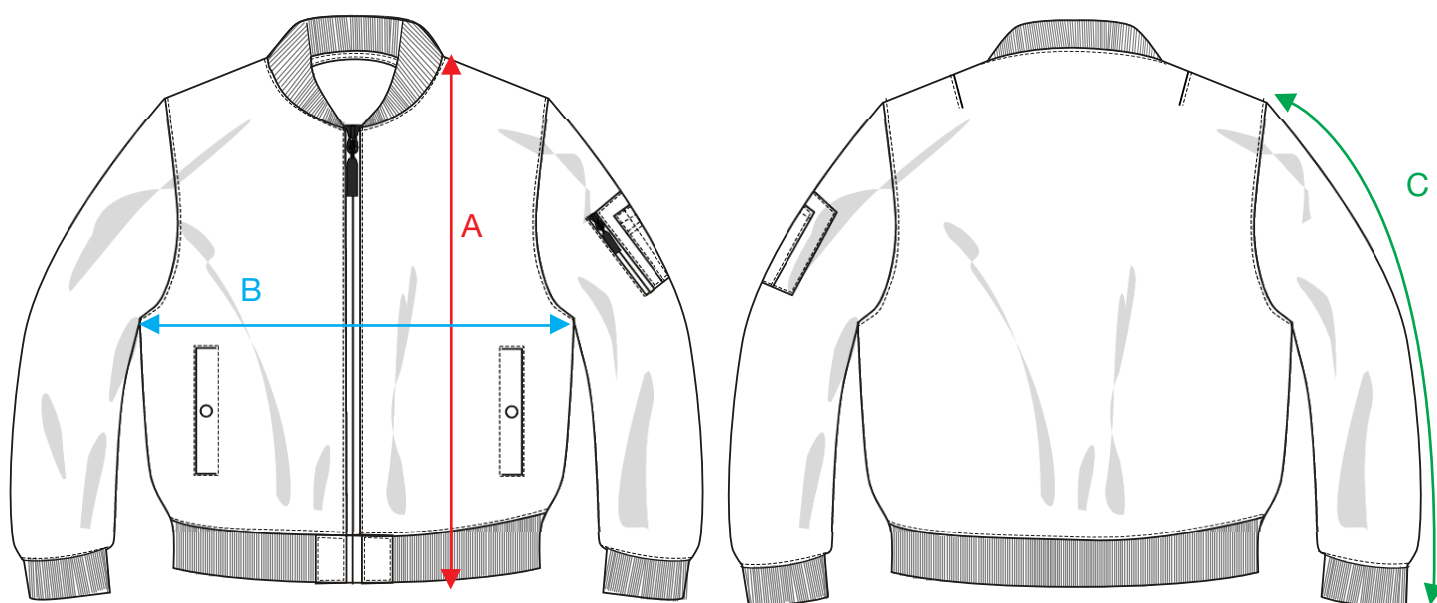

MEASUREMENT SHEET/SIZE SPEC

020955 BOMBER JACKET

FRONT

BACK

MEASUREMENT IN CM	XS	S	M	L	XL	XXL	3XL
A - BODYLENGTH FRONT HPS	66	69	71	73	75	77	79
B - 1/2 CHEST WIDTH	53	58	61	64	68	75	76
C - SLEEVELENGTH	65	67,5	69	70,5	71,5	72,5	73

Sizing chart is in centimeters and sizing is subject to a market accepted tolerance. No rights may be derived from this sizing chart.