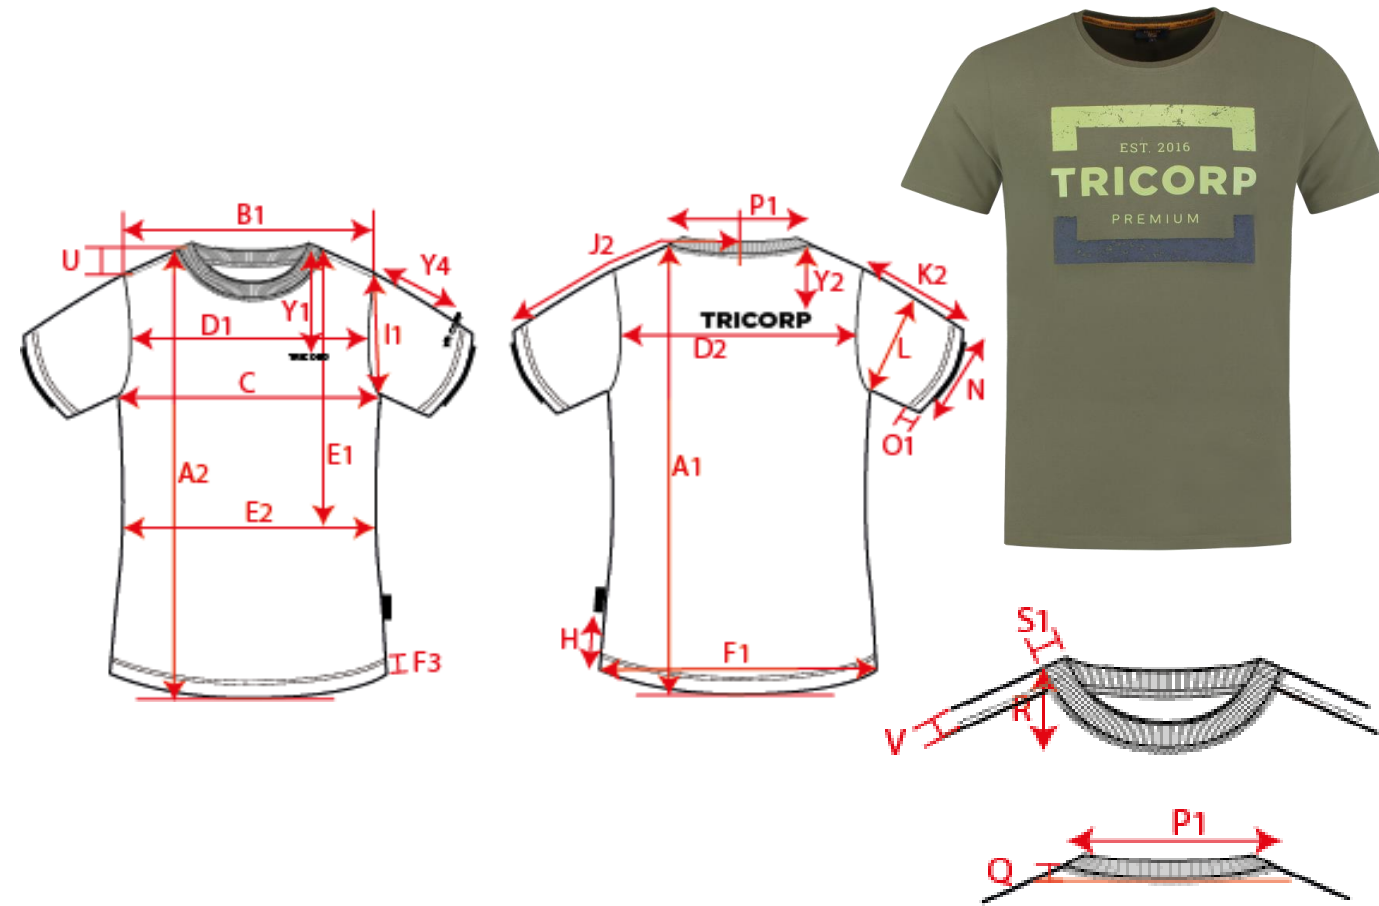

Production Size Specification

TRICORP

Sketch is for how to measure NOT for style

Stylenumber:	104007
Styledescription:	T-Shirt Premium Heren
Productgroup:	T-shirts
Label:	Premium
Sexe:	Male
Fabric Description:	Single jersey
Compositon:	Cotton elasthan 95/5%
Weight:	180 g/m ²
Color:	Brightwhite, Ink, Army
Spec from batch nr:	
Date:	2-1-2020

		XS	S	M	L	XL	XXL	3XL	4XL	5XL	Tol			
		177	179	181	183	185	187	189	191	193				
A1	Total backl meas from hsp	68	70	72	74	76	78	80	82,5	83,8	1,0			
B1	Shoulder to shoulder	35	37,5	40	42,5	45	47,5	50	52	54	1,0			
C	1/2 chest (at armhole)	40	44	48	52	56	60	64	70	76	1,0			
K2	Upper arm length short sleeve	21,3	21,8	22,3	22,8	23,3	23,8	24,3	24,8	25,3	0,3			