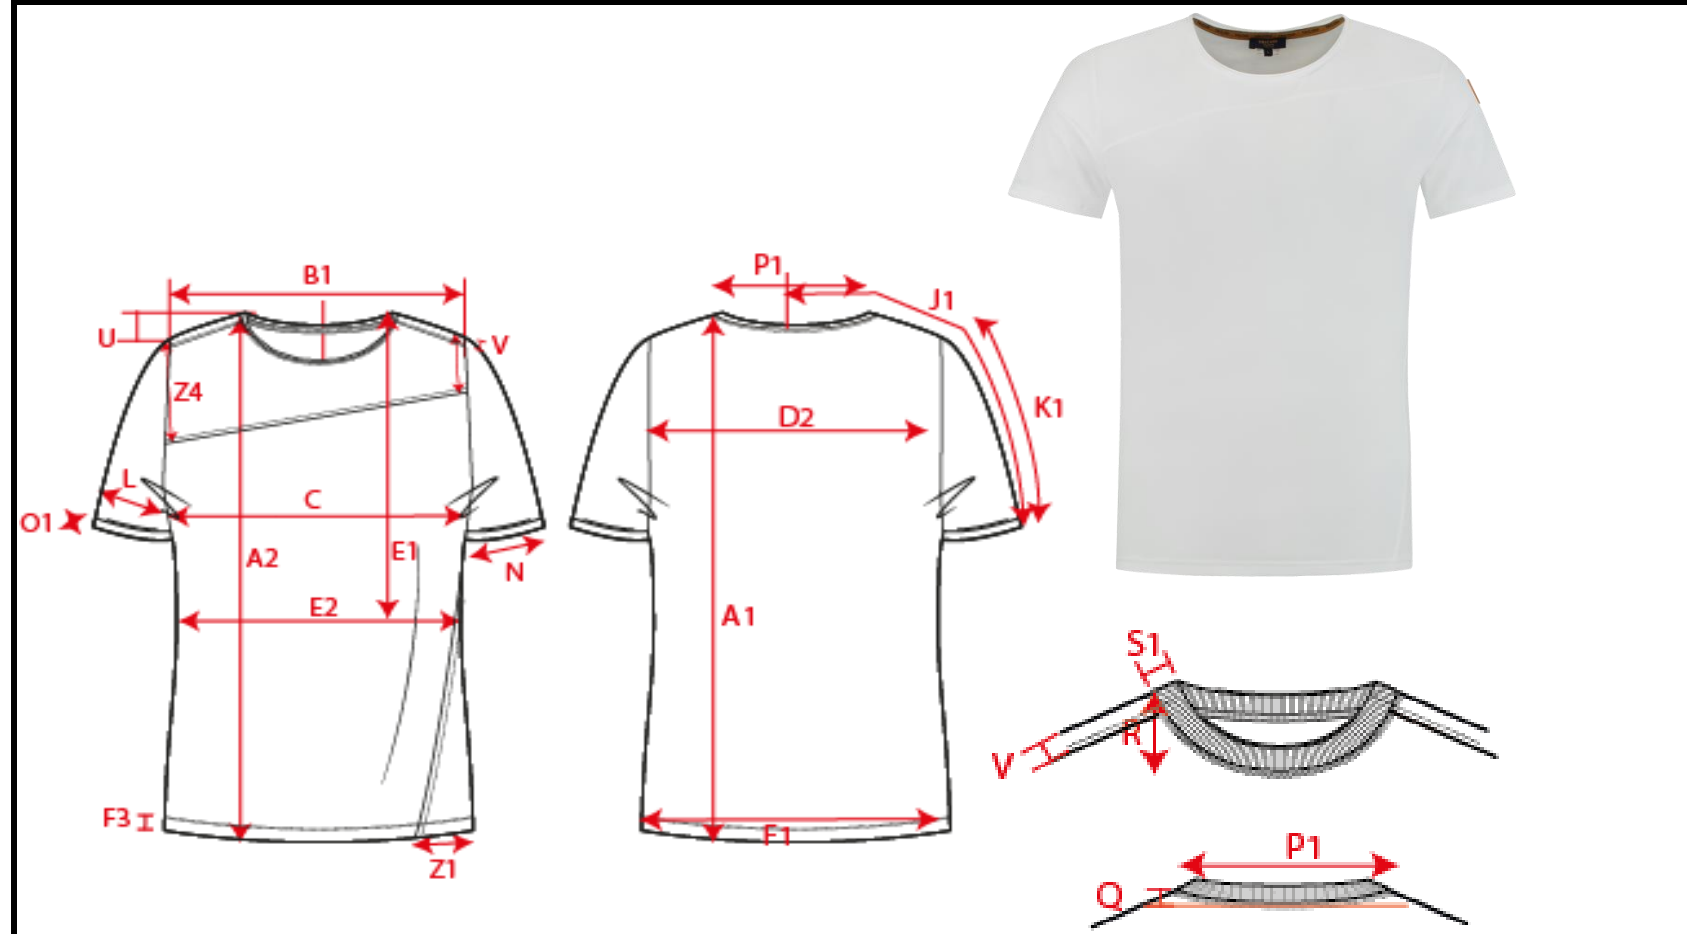

Production Size Specification

TRICORP

Sketch is for how to measure NOT for style

Stylenumber:	104002
Styledescription:	T-Shirt Premium Naden Heren
Productgroup:	T-shirts
Label:	Premium
Sexe:	Heren
Fabric Description:	Single jersey
Compositon:	Cotton elasthan 95/5%
Weight:	180 g/m ²
Color:	Brightwhite, Bordeaux red, Stonegreymelange, Black, Ink, Curry
Spec from batch nr:	
Date:	2-1-2020

		XS	S	M	L	XL	XXL	3XL	4XL	5XL	Tol			
		177	179	181	183	185	187	189	191	193				
A1	Total backl meas from hsp	68	70	72	74	76	78	80	82,5	83,75	1,0			
B1	Shoulder to shoulder	35	37,5	40	42,5	45	47,5	50	52	54	1,0			
C	1/2 chest (at armhole)	40	44	48	52	56	60	64	70	76	1,0			
K2	Upper arm length short sleeve	21,3	21,8	22,3	22,8	23,3	23,8	24,3	24,8	25,3	0,3			